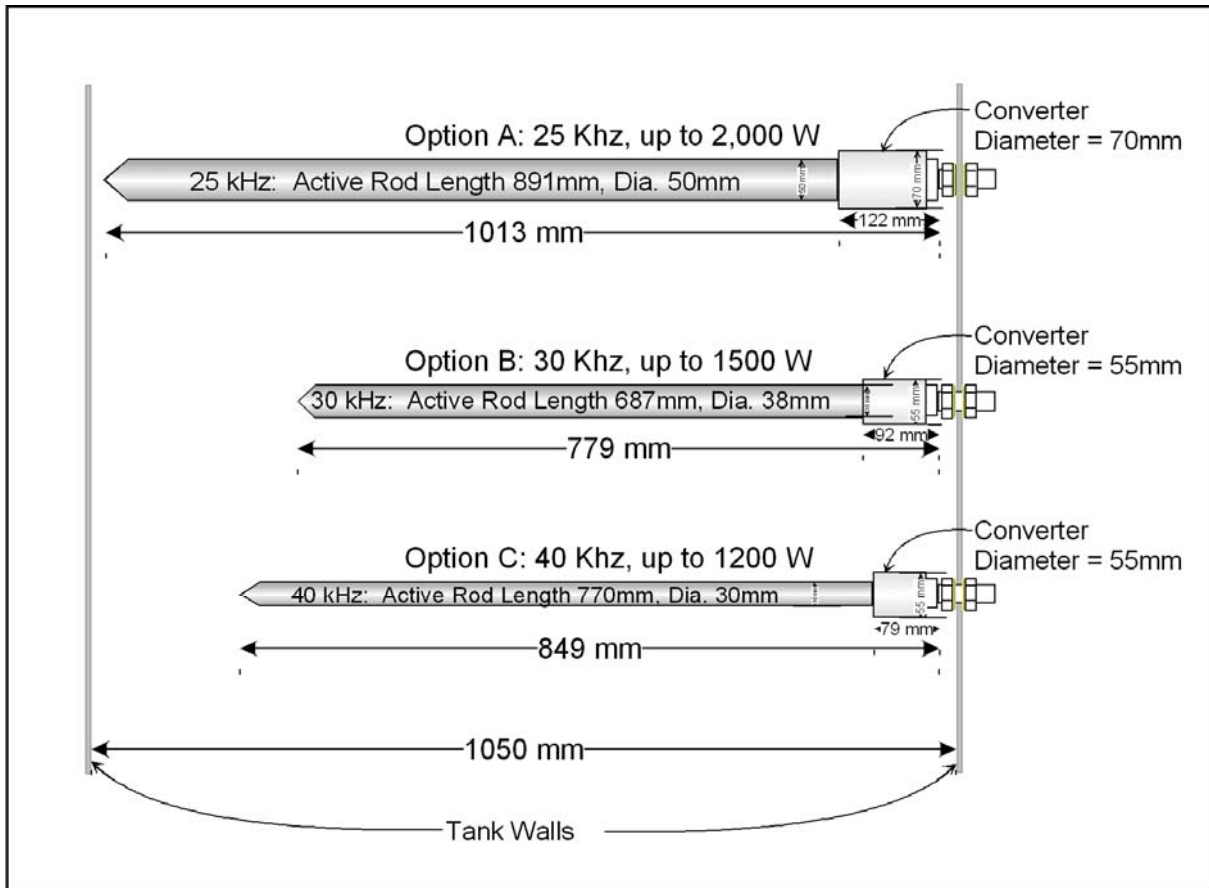

SPM Transducer Family:

Picture of Converter Housing and Through Tank Wall Mounting Option
Standard length for external Stainless steel hose is 2.5 meters.

Depicted are 3 available Options.